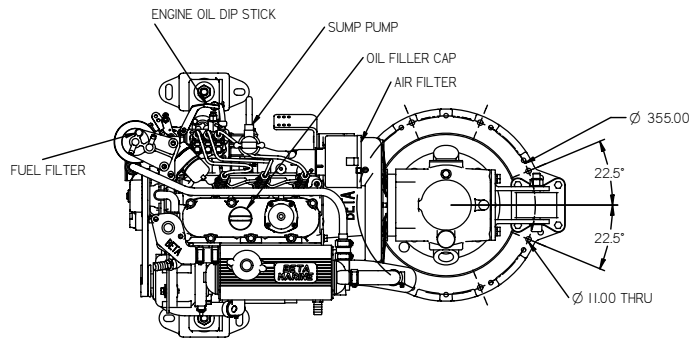

FLEXIBLE MOUNT

REV	DESCRIPTION	DATE	APP'D	DRAWN
01				

NOTES		TITLE: BETA 25 (BD902) HEAT EXCHANGE SEA PROP 60			
DIMENSIONS IN MM (INCH) DO NOT SCALE		PART FILE NAME: 100-08623 BETA25 (902) HE SEA PROP 60.asm			
BETA MARINE		BETA MARINE LTD, DAVY WAY, WATERWELLS, QUEDGELEY, GLOUCESTER, GL2 2AD, UK	DRAWN BY: TW	SIZE A3	DWG NO: 100-08623
TEL: (01452) 723492 FAX: (01452) 729916		CHECKED BY: LT	SCALE NTS	PAGE 1 of 1	REV 01 DATE 24/03/2009