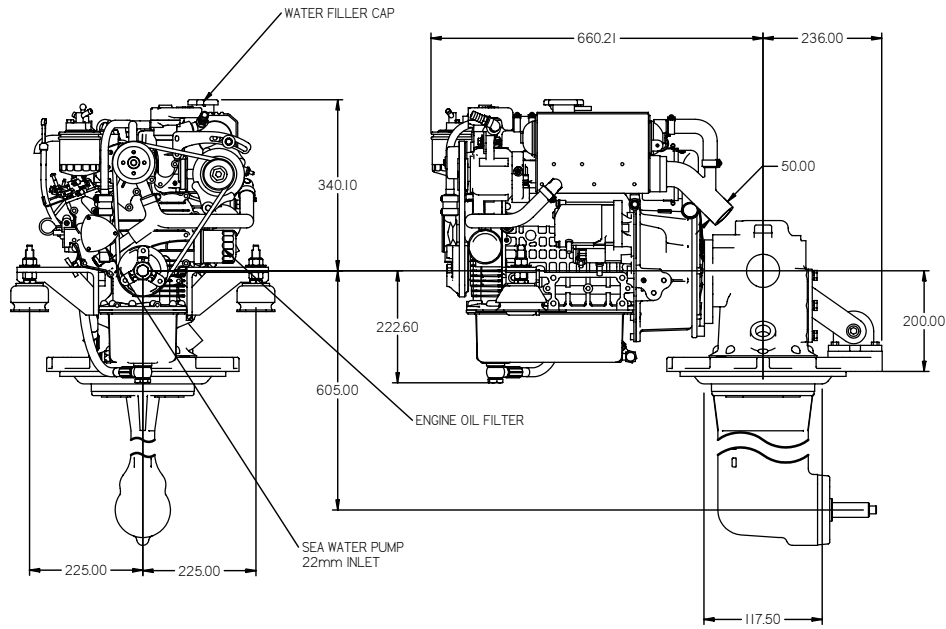

FLEXIBLE MOUNT

REV	DESCRIPTION	DATE	APP'D	DRAWN
01				

NOTES		TITLE: BETA 25 (BD902) HEAT EXCHANGE SEA PROP 60			
DIMENSIONS IN MM (INCH) DO NOT SCALE		PART FILE NAME: 100-08623 BETA25 (902) HE SEA PROP 60.asm			
BETA MARINE		BETA MARINE LTD, DAVY WAY, WATERWELLS, QUEDGELEY, GLOUCESTER, GL2 2AD, UK	DRAWN BY: TW	SIZE A3	DWG NO: 100-08623
TEL: (01452) 723492 FAX: (01452) 729916		CHECKED BY: LT	SCALE NTS	PAGE 1 of 1	REV 01 DATE 24/03/2009