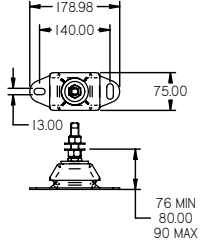

FLEXIBLE MOUNT

REV	DESCRIPTION	DATE	APP'D	DRAWN
01				

NOTES		TITLE: BETA 25 (BD902) HEAT EXCHANGE SEA PROP 60			
DIMENSIONS IN MM (INCH) DO NOT SCALE		PART FILE NAME: 100-08623 BETA25 (902) HE SEA PROP 60.asm			
BETA MARINE		BETA MARINE LTD, DAVY WAY, WATERWELLS, QUEDGELEY, GLOUCESTER, GL2 2AD, UK	DRAWN BY: TW	SIZE A3	DWG NO: 100-08623
TEL: (01452) 723492 FAX: (01452) 729916		CHECKED BY: LT	SCALE NTS	PAGE 1 of 1	REV 01 DATE 24/03/2009