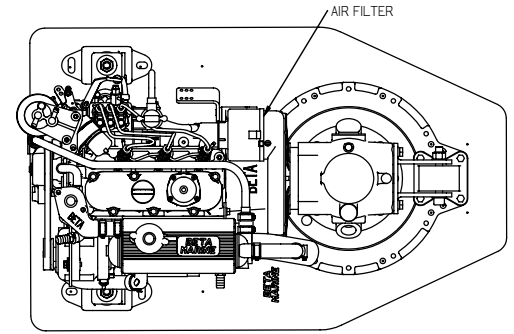

FLEXIBLE MOUNT

REV	DESCRIPTION	DATE	APP'D	DRAWN
01				

NOTES		TITLE: BETA 25 (BD902) HEAT EXCHANGE SEA PROP 60			
DIMENSIONS IN MM (INCH) DO NOT SCALE		PART FILE NAME: 100-08623 BETA25 (902) HE SEA PROP 60.asm			
BETA MARINE		BETA MARINE LTD, DAVY WAY, WATERWELLS, QUEDGELEY, GLOUCESTER, GL2 2AD, UK	DRAWN BY: TW	SIZE A3	DWG NO: 100-08623
TEL: (01452) 723492 FAX: (01452) 729916		CHECKED BY: LT	SCALE NTS	PAGE 1 of 1	REV 01 DATE 24/03/2009