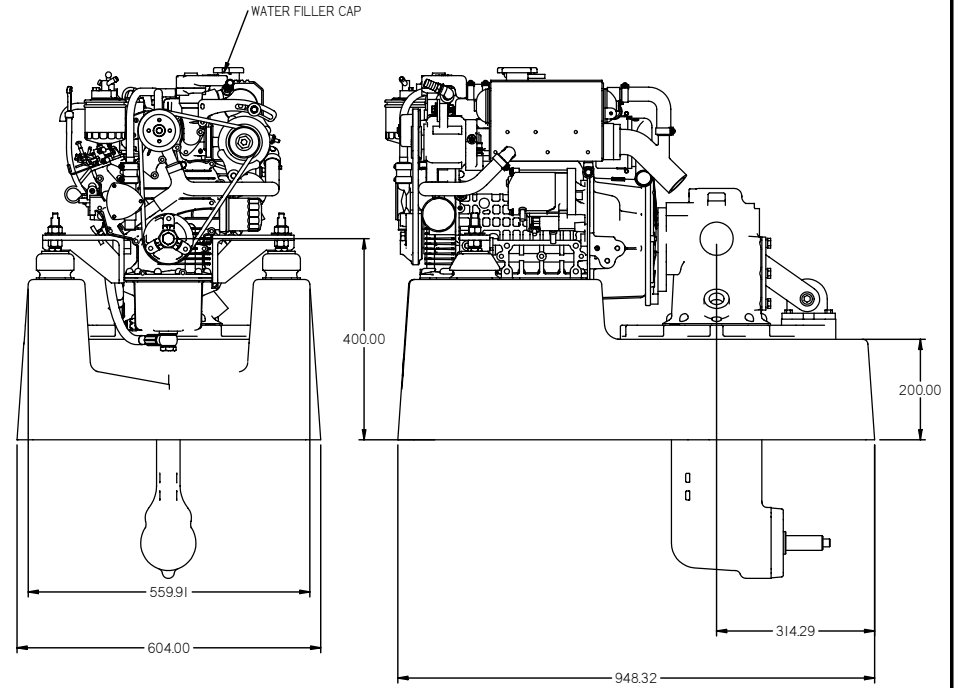

FLEXIBLE MOUNT

REV	DESCRIPTION	DATE	APP'D	DRAWN
01				

NOTES		TITLE: BETA 25 (BD902) HEAT EXCHANGE SEA PROP 60			
DIMENSIONS IN MM (INCH) DO NOT SCALE		PART FILE NAME: 100-08623 BETA25 (902) HE SEA PROP 60.asm			
BETA MARINE		BETA MARINE LTD, DAVY WAY, WATERWELLS, QUEDGELEY, GLOUCESTER, GL2 2AD, UK	DRAWN BY: TW	SIZE A3	DWG NO: 100-08623
TEL: (01452) 723492 FAX: (01452) 729916		CHECKED BY: LT	SCALE NTS	PAGE 1 of 1	REV 01 DATE 24/03/2009